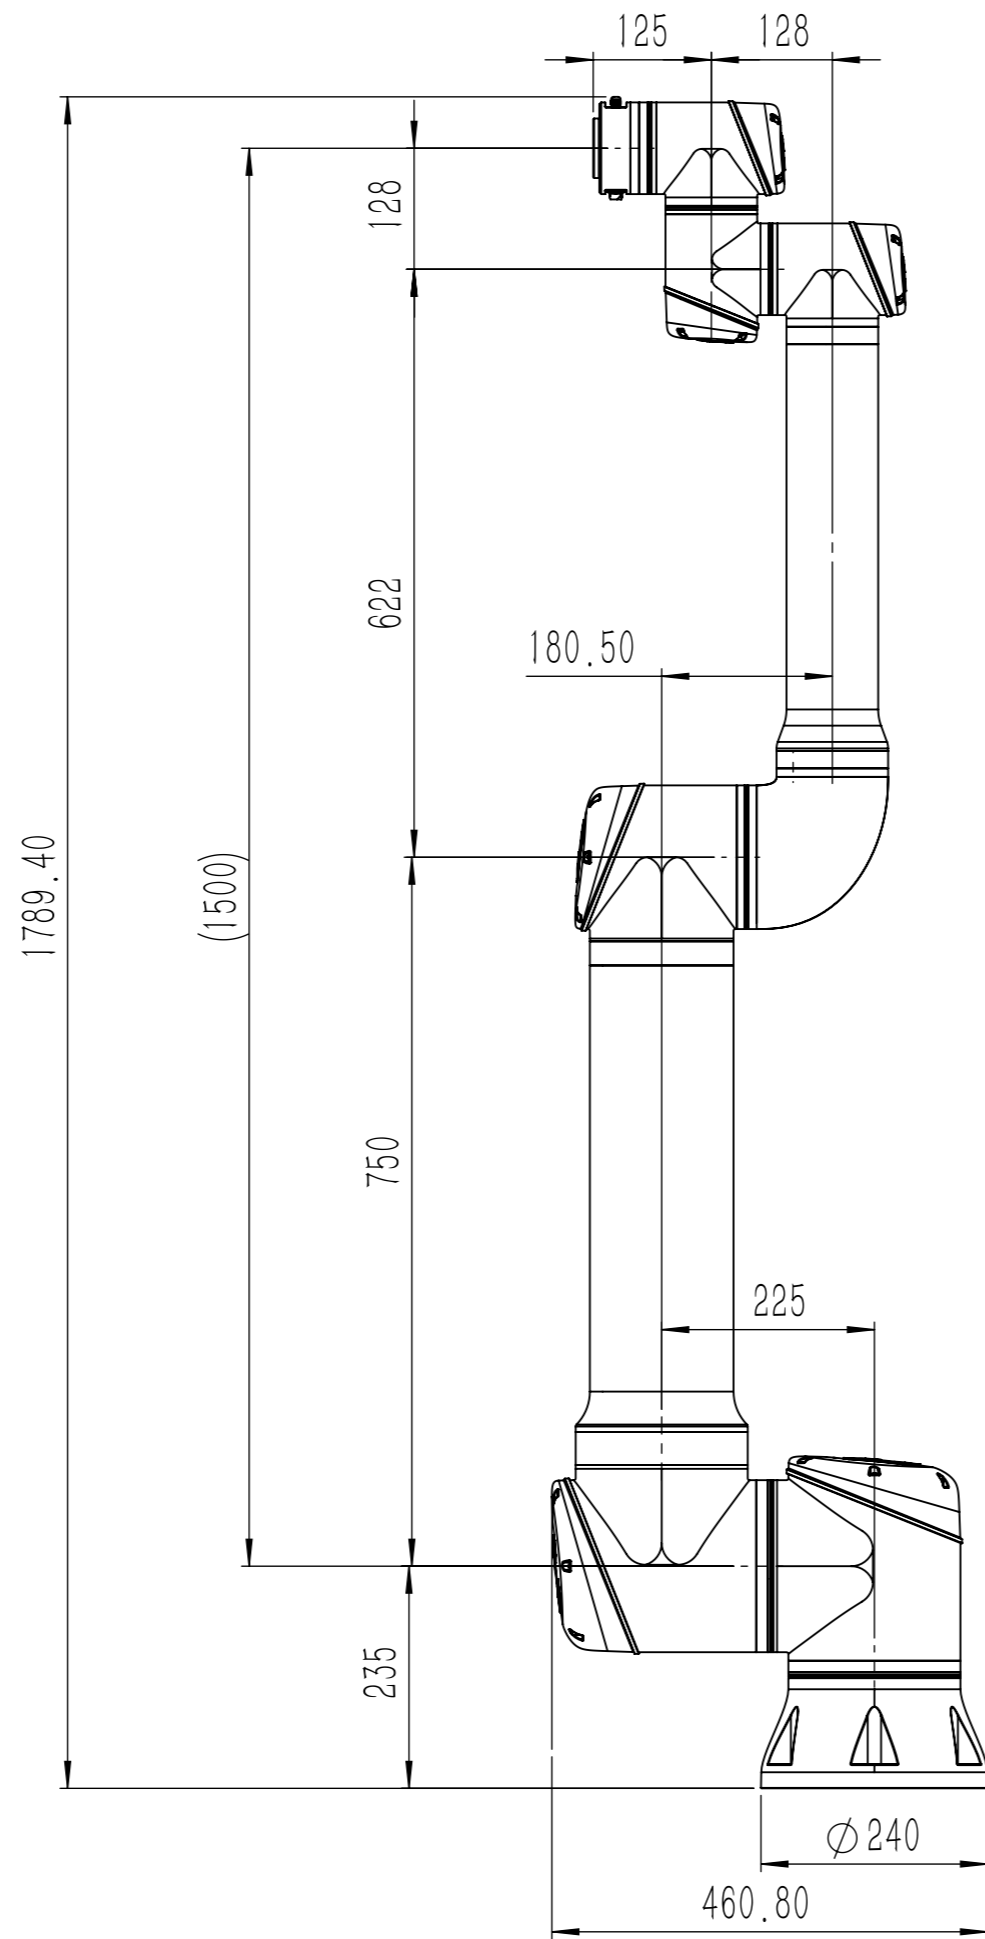

CS625 Working Area  
Top View

CS625 Working Area  
Side View

All dimension is in mm  
For public use

TITLE		CS_CS625_Working range	
DATE		5-19-2023	
REV.	1.1	NO.	

# CS625 Dimension

All dimension is in mm  
For public use

TITLE		CS_CS625_Working range	
DATE		5-19-2023	
REV.	1.1	NO.	