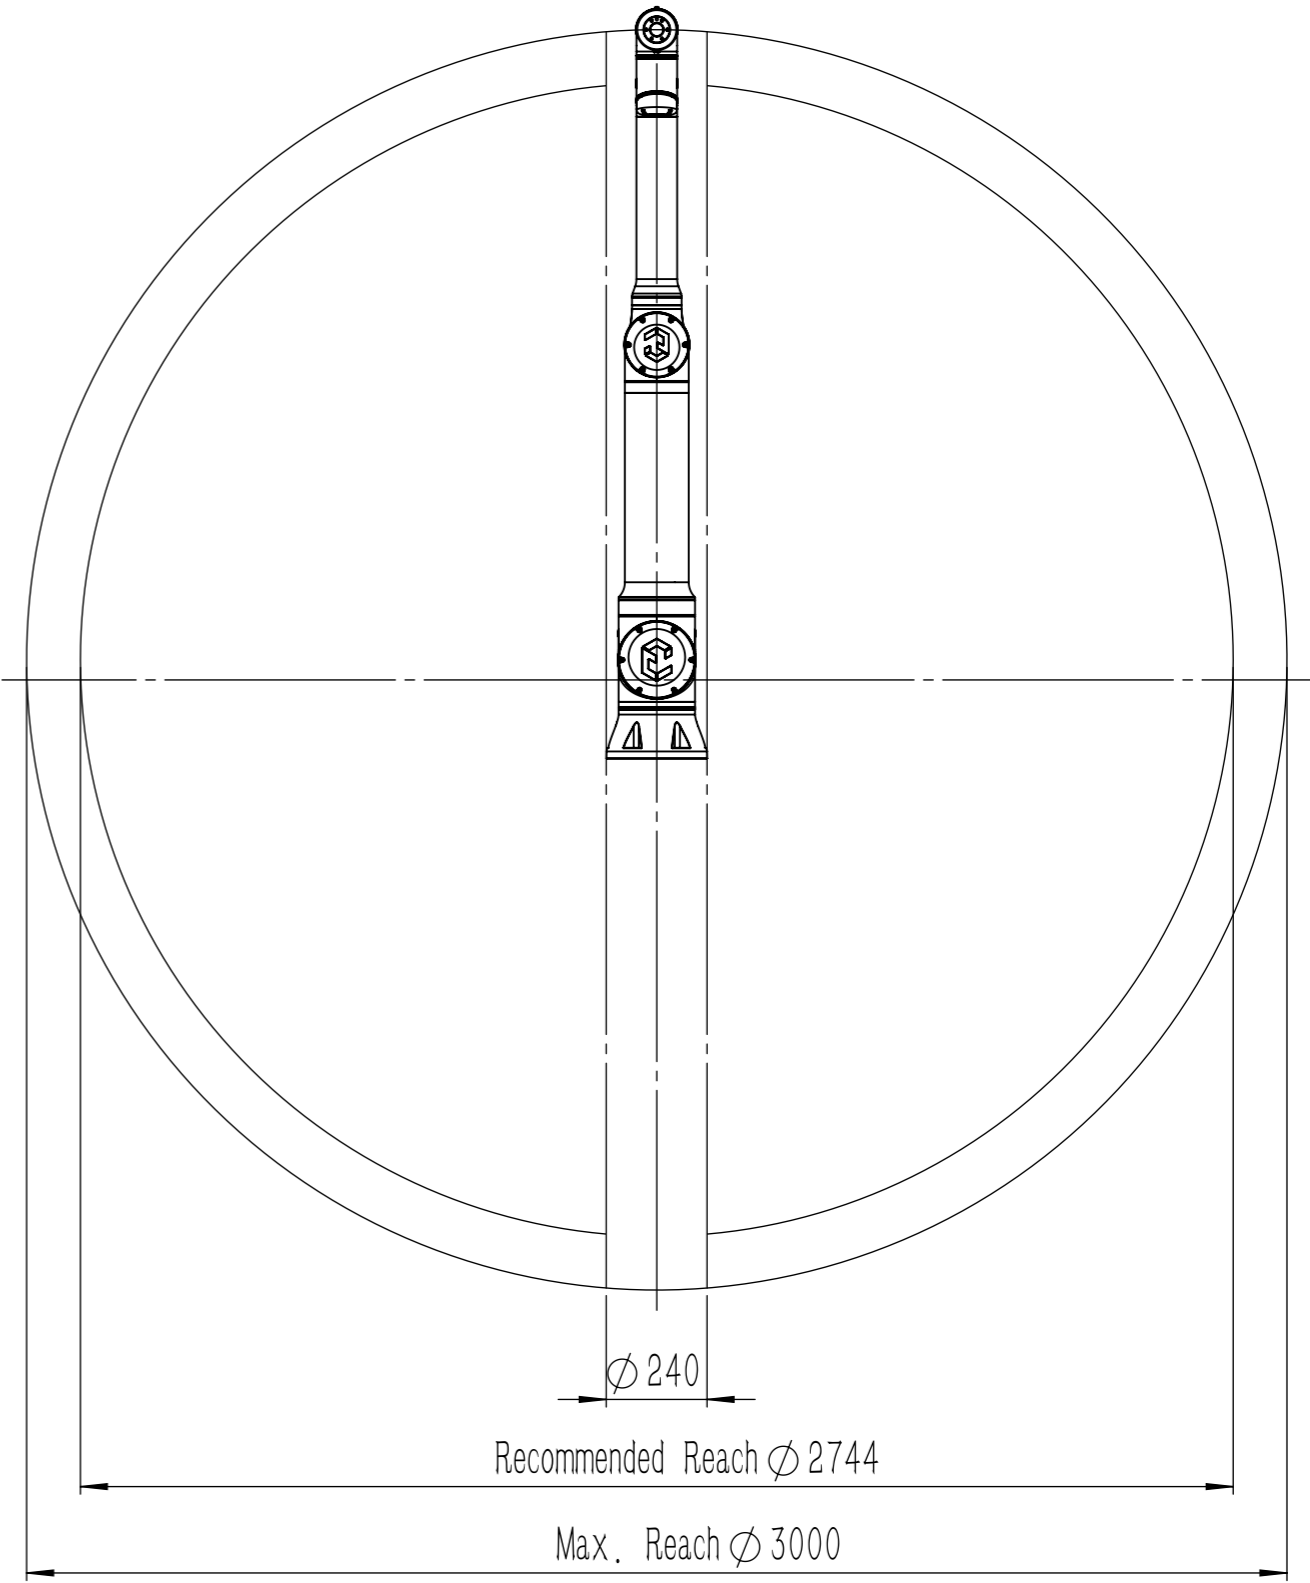

CS625 Working Area  
Top View

CS625 Working Area  
Side View

All dimension is in mm  
For public use

TITLE		CS_CS625_Working range	
DATE		5-19-2023	
REV.	1.1	NO.	

# CS625 Dimension

All dimension is in mm  
For public use

TITLE		CS_CS625_Working range	
DATE		5-19-2023	
REV.	1.1	NO.	