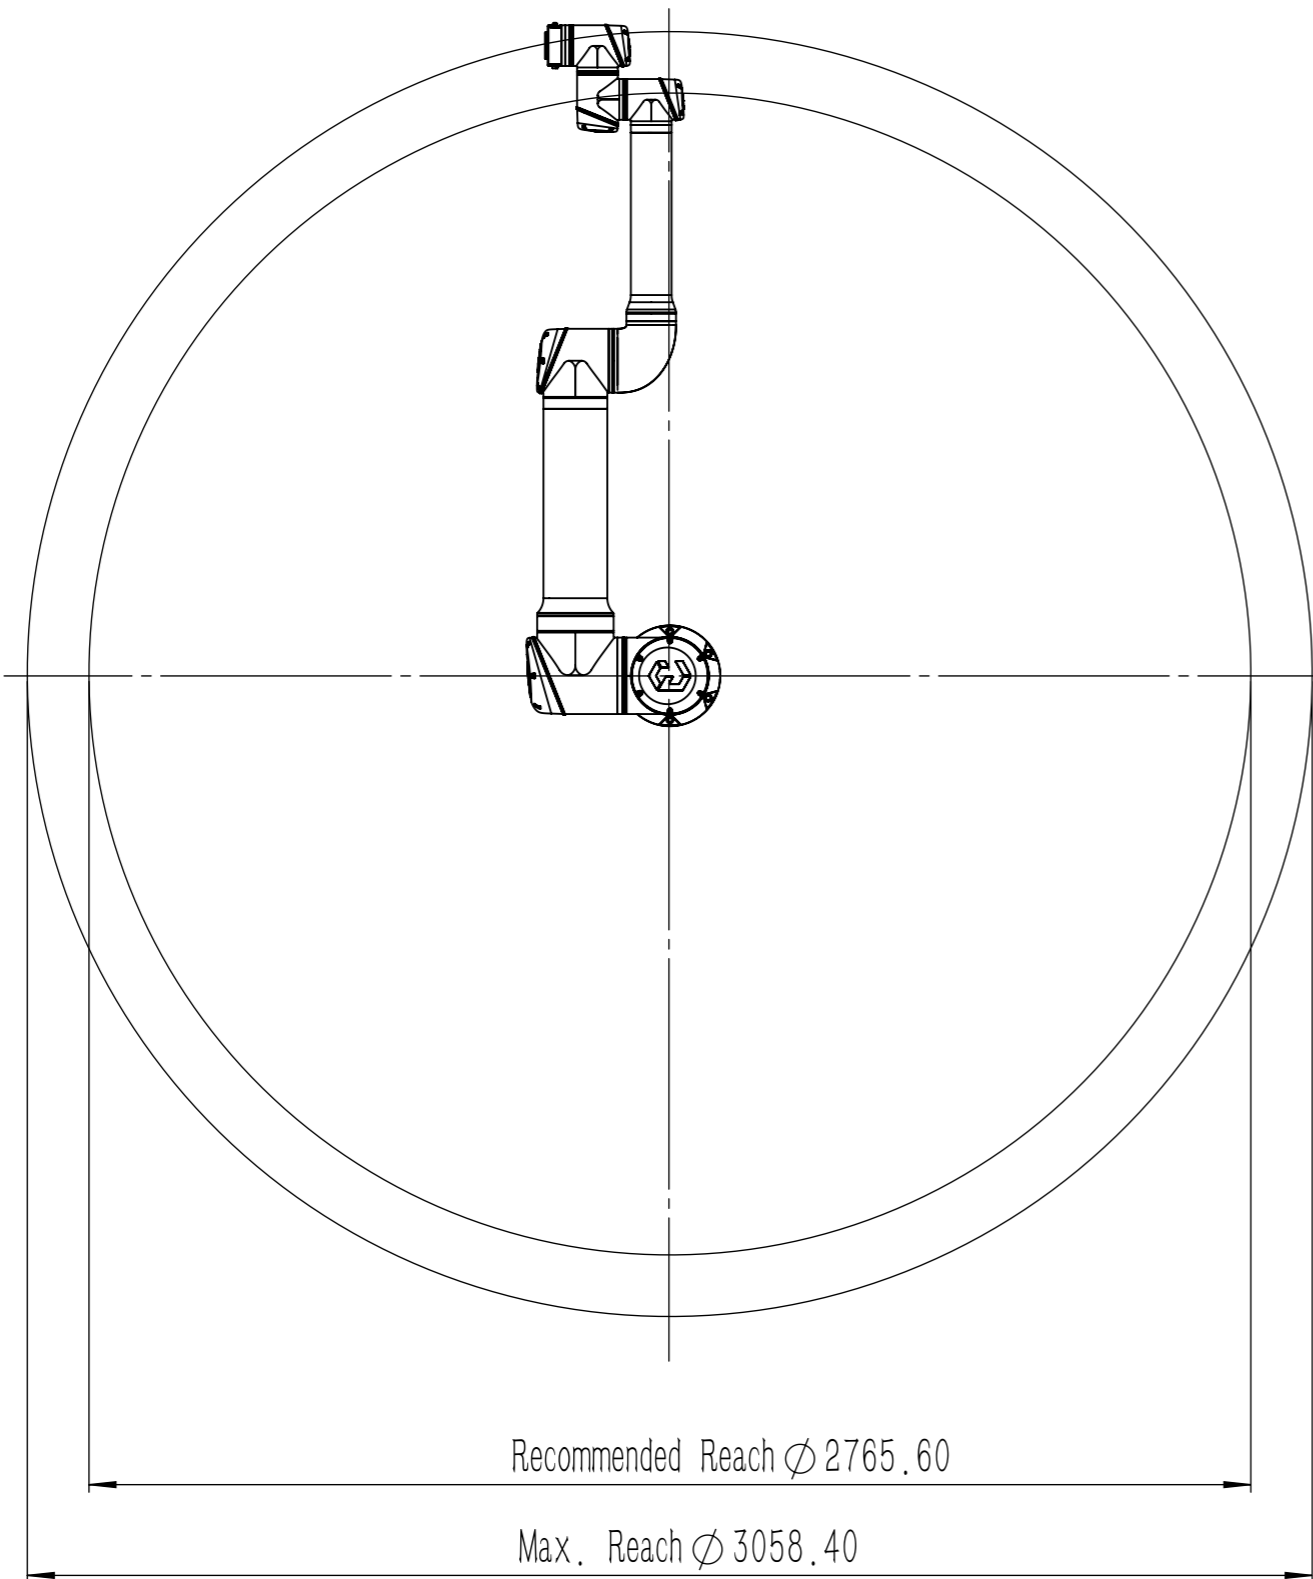

CS625 Working Area  
Top View

CS625 Working Area  
Side View

All dimension is in mm  
For public use

TITLE		CS_CS625_Working range	
DATE		5-19-2023	
REV.	1.1	NO.	

# CS625 Dimension

All dimension is in mm  
For public use

TITLE		CS_CS625_Working range	
DATE		5-19-2023	
REV.	1.1	NO.	